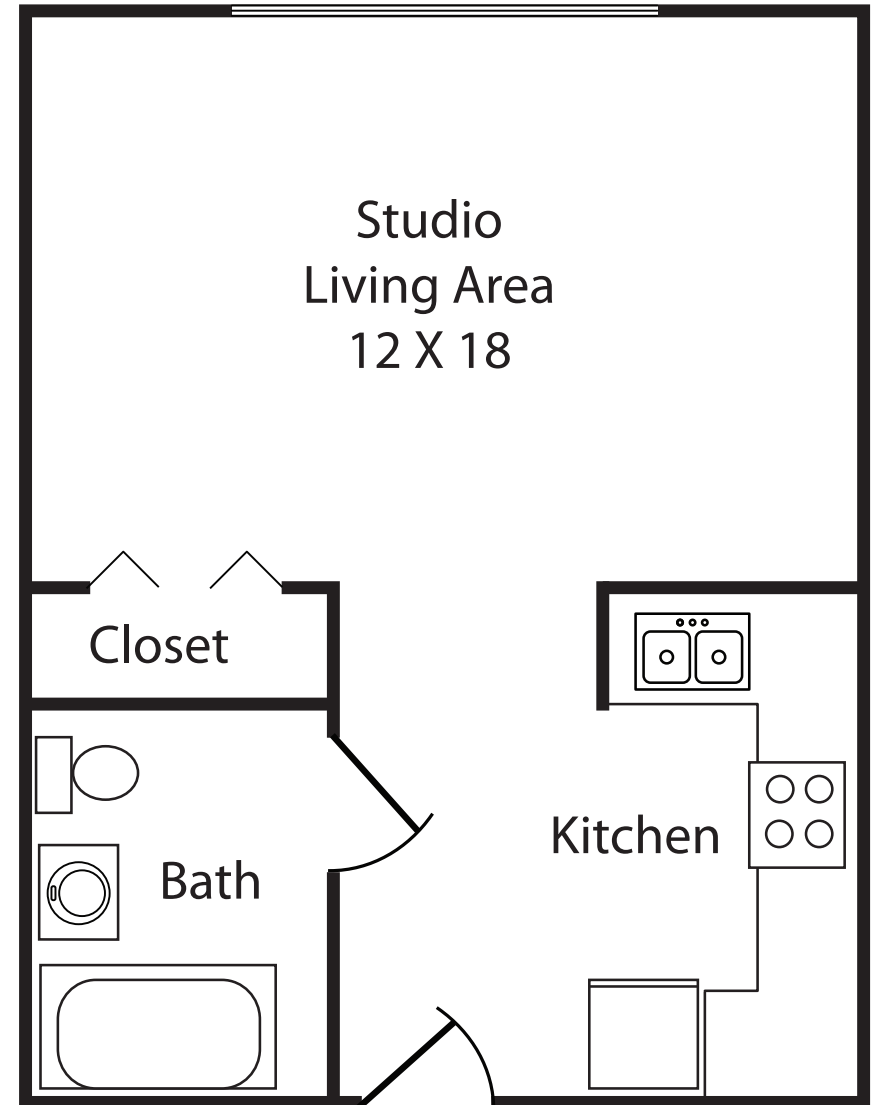

JACKSON MANOR
A p a r t m e n t s

**Ellington
Studio Apartment
Approximately 414 square feet**

Interior Luxuries Include:

- Wall-to-Wall Carpet
- Frost-Free Refrigerator
- Electric Range
- Oak-Tone Cabinet
- Spacious Floorplans
- Generous closets
- Interior neutral color scheme
- Utilities included in rent
- Window Treatment (blinds)

Community Distinctions include:

- On-Site Laundry Facilities
- Community Room
- Handicap Accessible Units
- Keyed Access Entrance
- Located close to shopping, entertainment and schools
- Public transportation nearby
- 24 hour emergency maintenance
- Superior resident service

332 Josanna St. #101, Jackson, MS 39202
(601) 355-9936 * (769) 216-3047 fax
www.jacksonmanorapts.com

The floor plans may vary from this illustration due to design configuration. Not all features are available in every floor plan. Square footages and room dimensions are approximate.