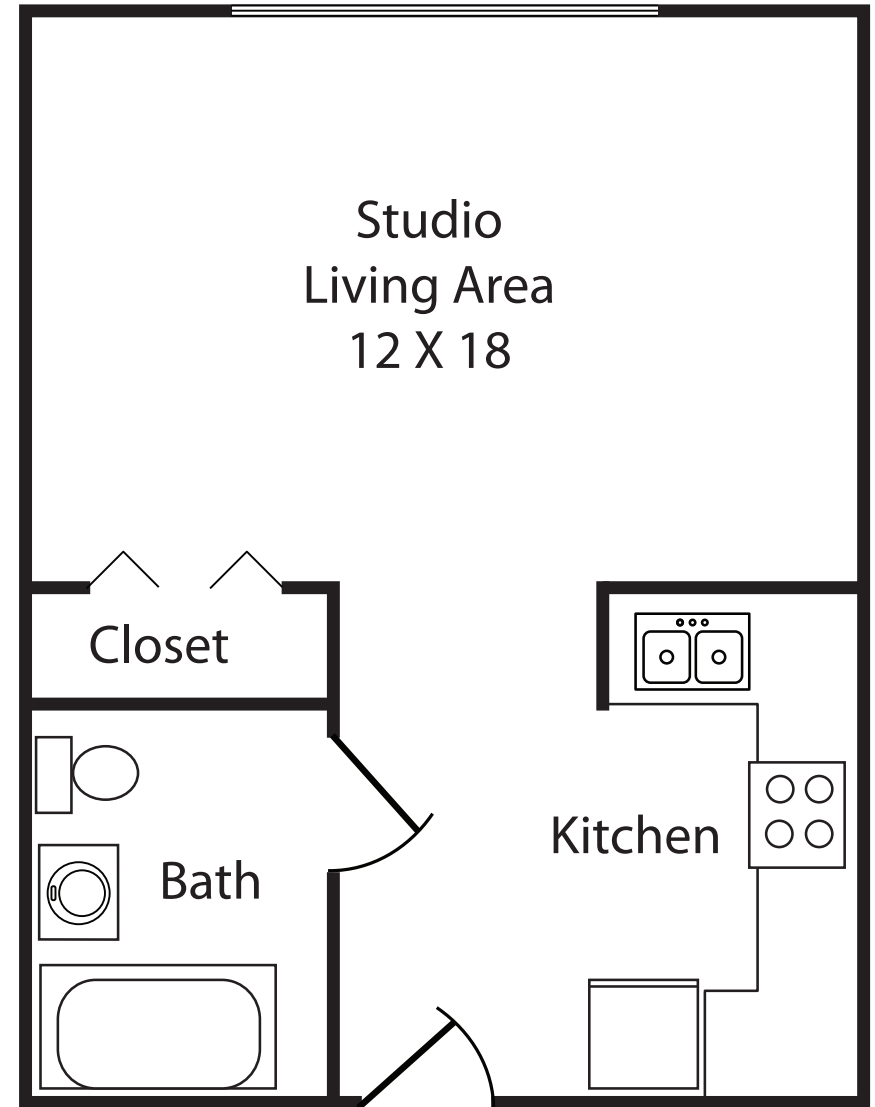

JACKSON MANOR
A p a r t m e n t s

**Ellington
Studio Apartment
Approximately 414 square feet**

Interior Luxuries Include:

- Wall-to-Wall Carpet
- Frost-Free Refrigerator
- Electric Range
- Oak-Tone Cabinet
- Spacious Floorplans
- Generous closets
- Interior neutral color scheme
- Utilities included in rent
- Window Treatment (blinds)

Community Distinctions include:

- On-Site Laundry Facilities
- Community Room
- Handicap Accessible Units
- Keyed Access Entrance
- Located close to shopping, entertainment and schools
- Public transportation nearby
- 24 hour emergency maintenance
- Superior resident service

332 Josanna St. #101, Jackson, MS 39202
(601) 355-9936 * (769) 216-3047 fax
www.jacksonmanorapts.com

The floor plans may vary from this illustration due to design configuration. Not all features are available in every floor plan. Square footages and room dimensions are approximate.